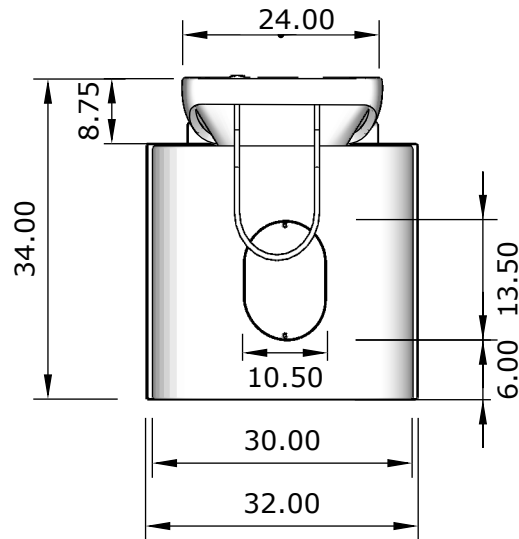

DIMENSIONS

Evava Shampoo System

MS-5965

All units in INCHES
Accuracy: +/- 1/4"

Top

Front

Back

Side