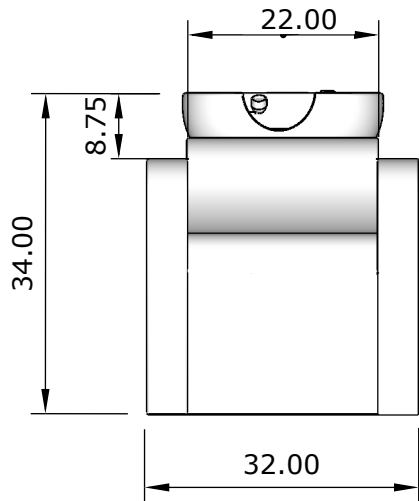

DIMENSIONS

Evava Shampoo System

MS-5965

All units in INCHES
Accuracy: +/- 1/4"

Top

Front

Back

Side