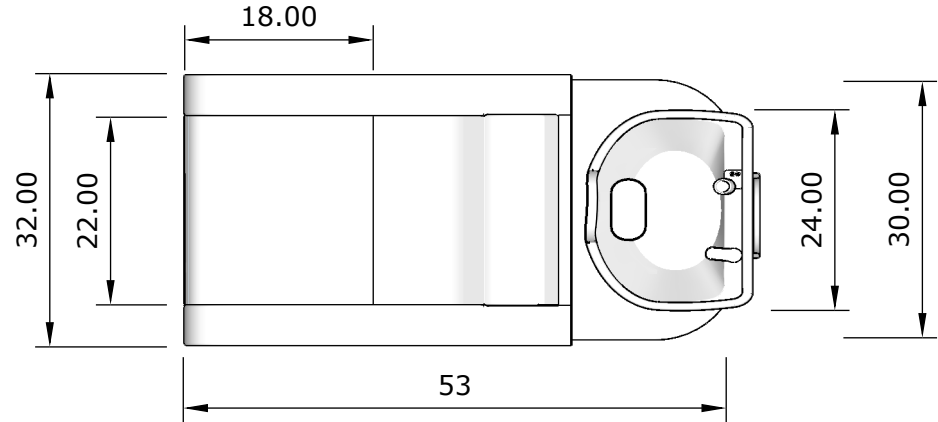

DIMENSIONS

Evava Shampoo System

MS-5965

All units in INCHES
Accuracy: +/- 1/4"

Top

Front

Back

Side