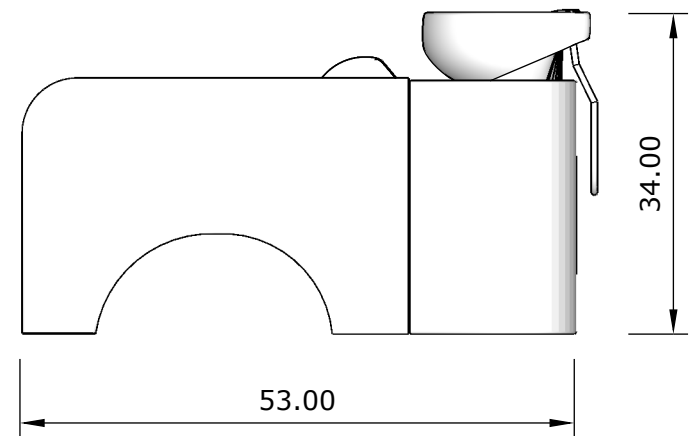

DIMENSIONS

Evava Shampoo System

MS-5965

All units in INCHES
Accuracy: +/- 1/4"

Top

Front

Back

Side